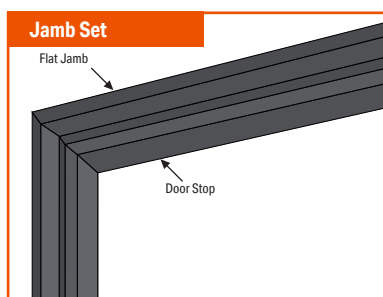

www.australianpanels.com.au

Door Jambs - Components and Sets

Flat Jambs

| Item Code | Thickness | Stile | Head | Width | Pack | Set | Status |
|-----------|-----------|-------|------|-------|------|---------|-----------|
| 417176 | 12 | 5400 | | 30 | 576 | Singles | STOCK |
| 417762 | 12 | 2110 | | 30 | 900 | Singles | STOCK |
| 449143 | 12 | | 1624 | 30 | 900 | Singles | MTO |
| 449145 | 12 | | 804 | 30 | 900 | Singles | MTO |
| 417171 | 18 | 5400 | | 98 | 144 | Singles | MTO |
| 417172 | 18 | 5400 | | 112 | 120 | Singles | STOCK |
| 438644 | 18 | 2110 | | 92 | 400 | Singles | STOCK |
| 441455 | 18 | 2110 | | 112 | 300 | Singles | STOCK |
| 449147 | 18 | | 1684 | 92 | 360 | Singles | MTO |
| 434236 | 18 | | 1684 | 112 | 300 | Singles | MTO |
| 449139 | 18 | | 1000 | 112 | 100 | Singles | STOCK |
| 421610 | 18 | | 887 | 92 | 640 | Singles | STOCK |
| 451711 | 18 | | 887 | 98 | 640 | Singles | MTO |
| 421612 | 18 | | 887 | 112 | 640 | Singles | STOCK |
| 600171 | 18 | | 887 | 122 | 378 | Singles | MTO - DEL |
| 449129 | 18 | | 861 | 92 | 360 | Singles | MTO |
| 449140 | 18 | | 861 | 112 | 300 | Singles | MTO |
| 438054 | 18 | | 787 | 112 | 640 | Singles | MTO - DEL |
| 451716 | 30 | 5400 | | 112 | 75 | Singles | STOCK |
| 451709 | 30 | | 887 | 112 | 75 | Singles | STOCK |
| 451710 | 30 | | 887 | 98 | 90 | Singles | MTO - DEL |